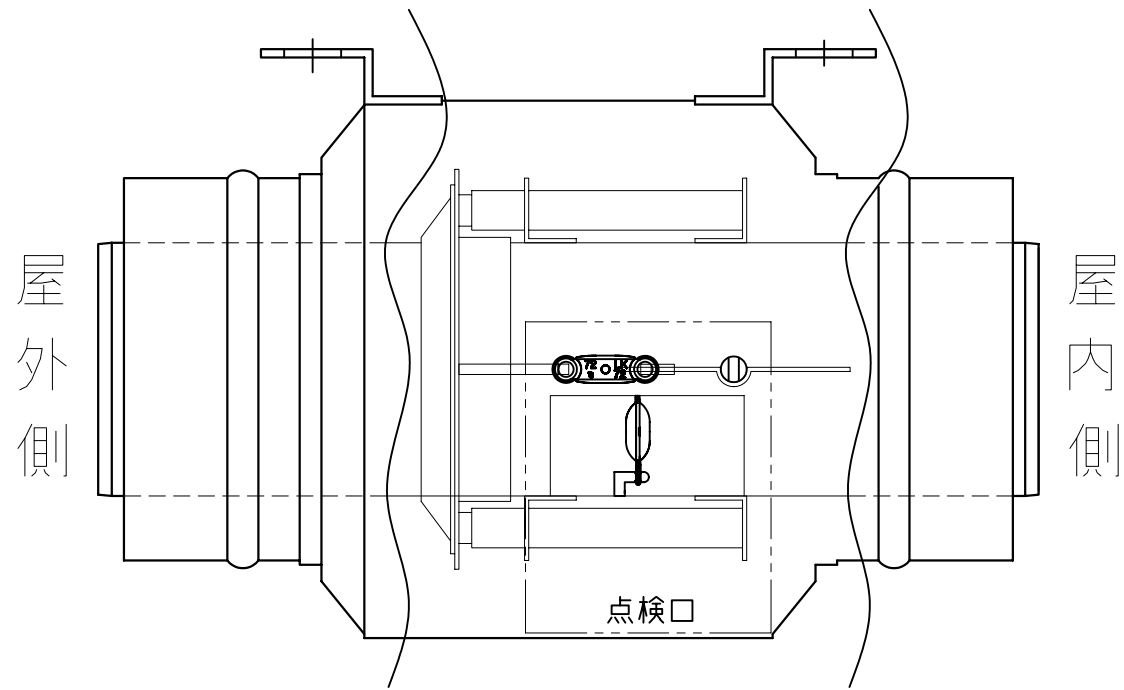

Designed by	Checked by	Approved by - date	File name	Date	Scale
一文機工株式会社			エフダンパー	2009/10/15	150
			ISD		

取付け方向

Designed by	Checked by	Approved by - date	File name	Date	Scale
一文機工株式会社		エフダンパー 取付け方向		2009/10/15	150
		ISD			